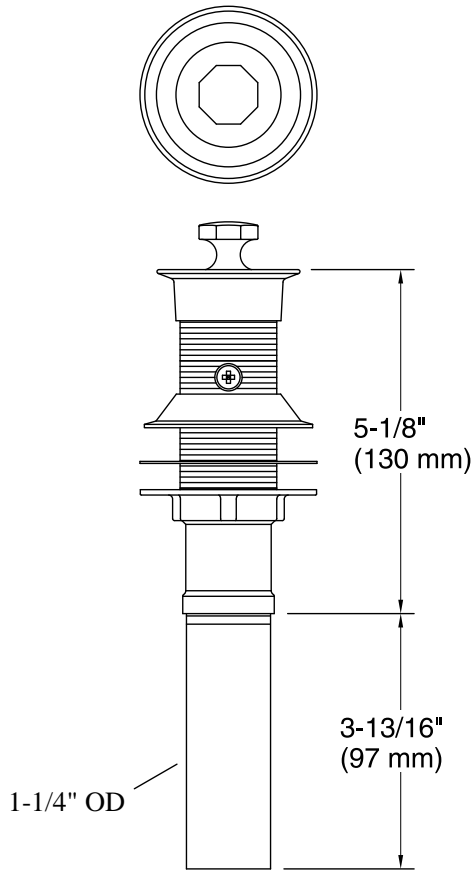

Features

- 1-1/4" (32 mm) connection.
- Nonremovable metal stopper.
- For use in overflow applications.

Material

- Solid-brass construction for durability and reliability.

Recommended Products/Accessories

Technical Information

All product dimensions are nominal.

Notes

Install this product according to the installation guide.